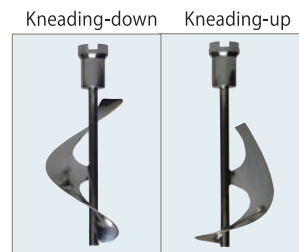

Screw mix
(For mixing powder)